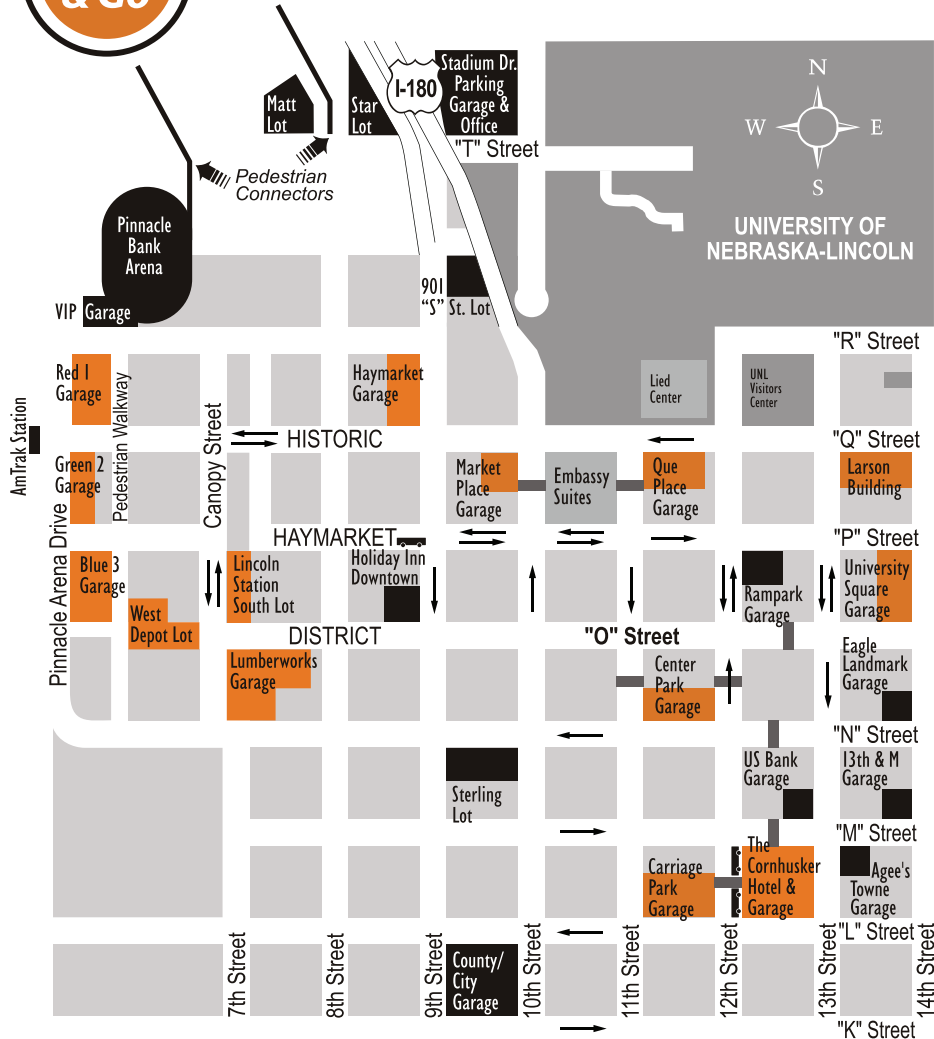

PARKING SERVICES DIVISION

850 "Q" Street, Lincoln, NE 68508 parkandgo.org

parking map key

- Skywalk
- City owned facility
- Privately owned facility
- Bus parking only

402-441-PARK

parking rates

- City Garages – First Hour FREE! \$1.25 per hr. / \$11.25 daily max.
- County/City Garage Free with pass from County/City Offices or \$5 per exit.
- Most parking meters are \$1.25 per hr., 5 & 10 hr. meters are \$.75 per hr., enforced Monday thru Saturday 8 a.m. to 6 p.m.

PARKING SERVICES DIVISION

850 "Q" Street, Lincoln, NE 68508 parkandgo.org

For information on Parking Bans during Snow Removal Operations call 402-441-7644 or visit lincoln.ne.gov (keyword: snow). Sign up for text alerts by texting "follow Lincolnsnow" to 40404.